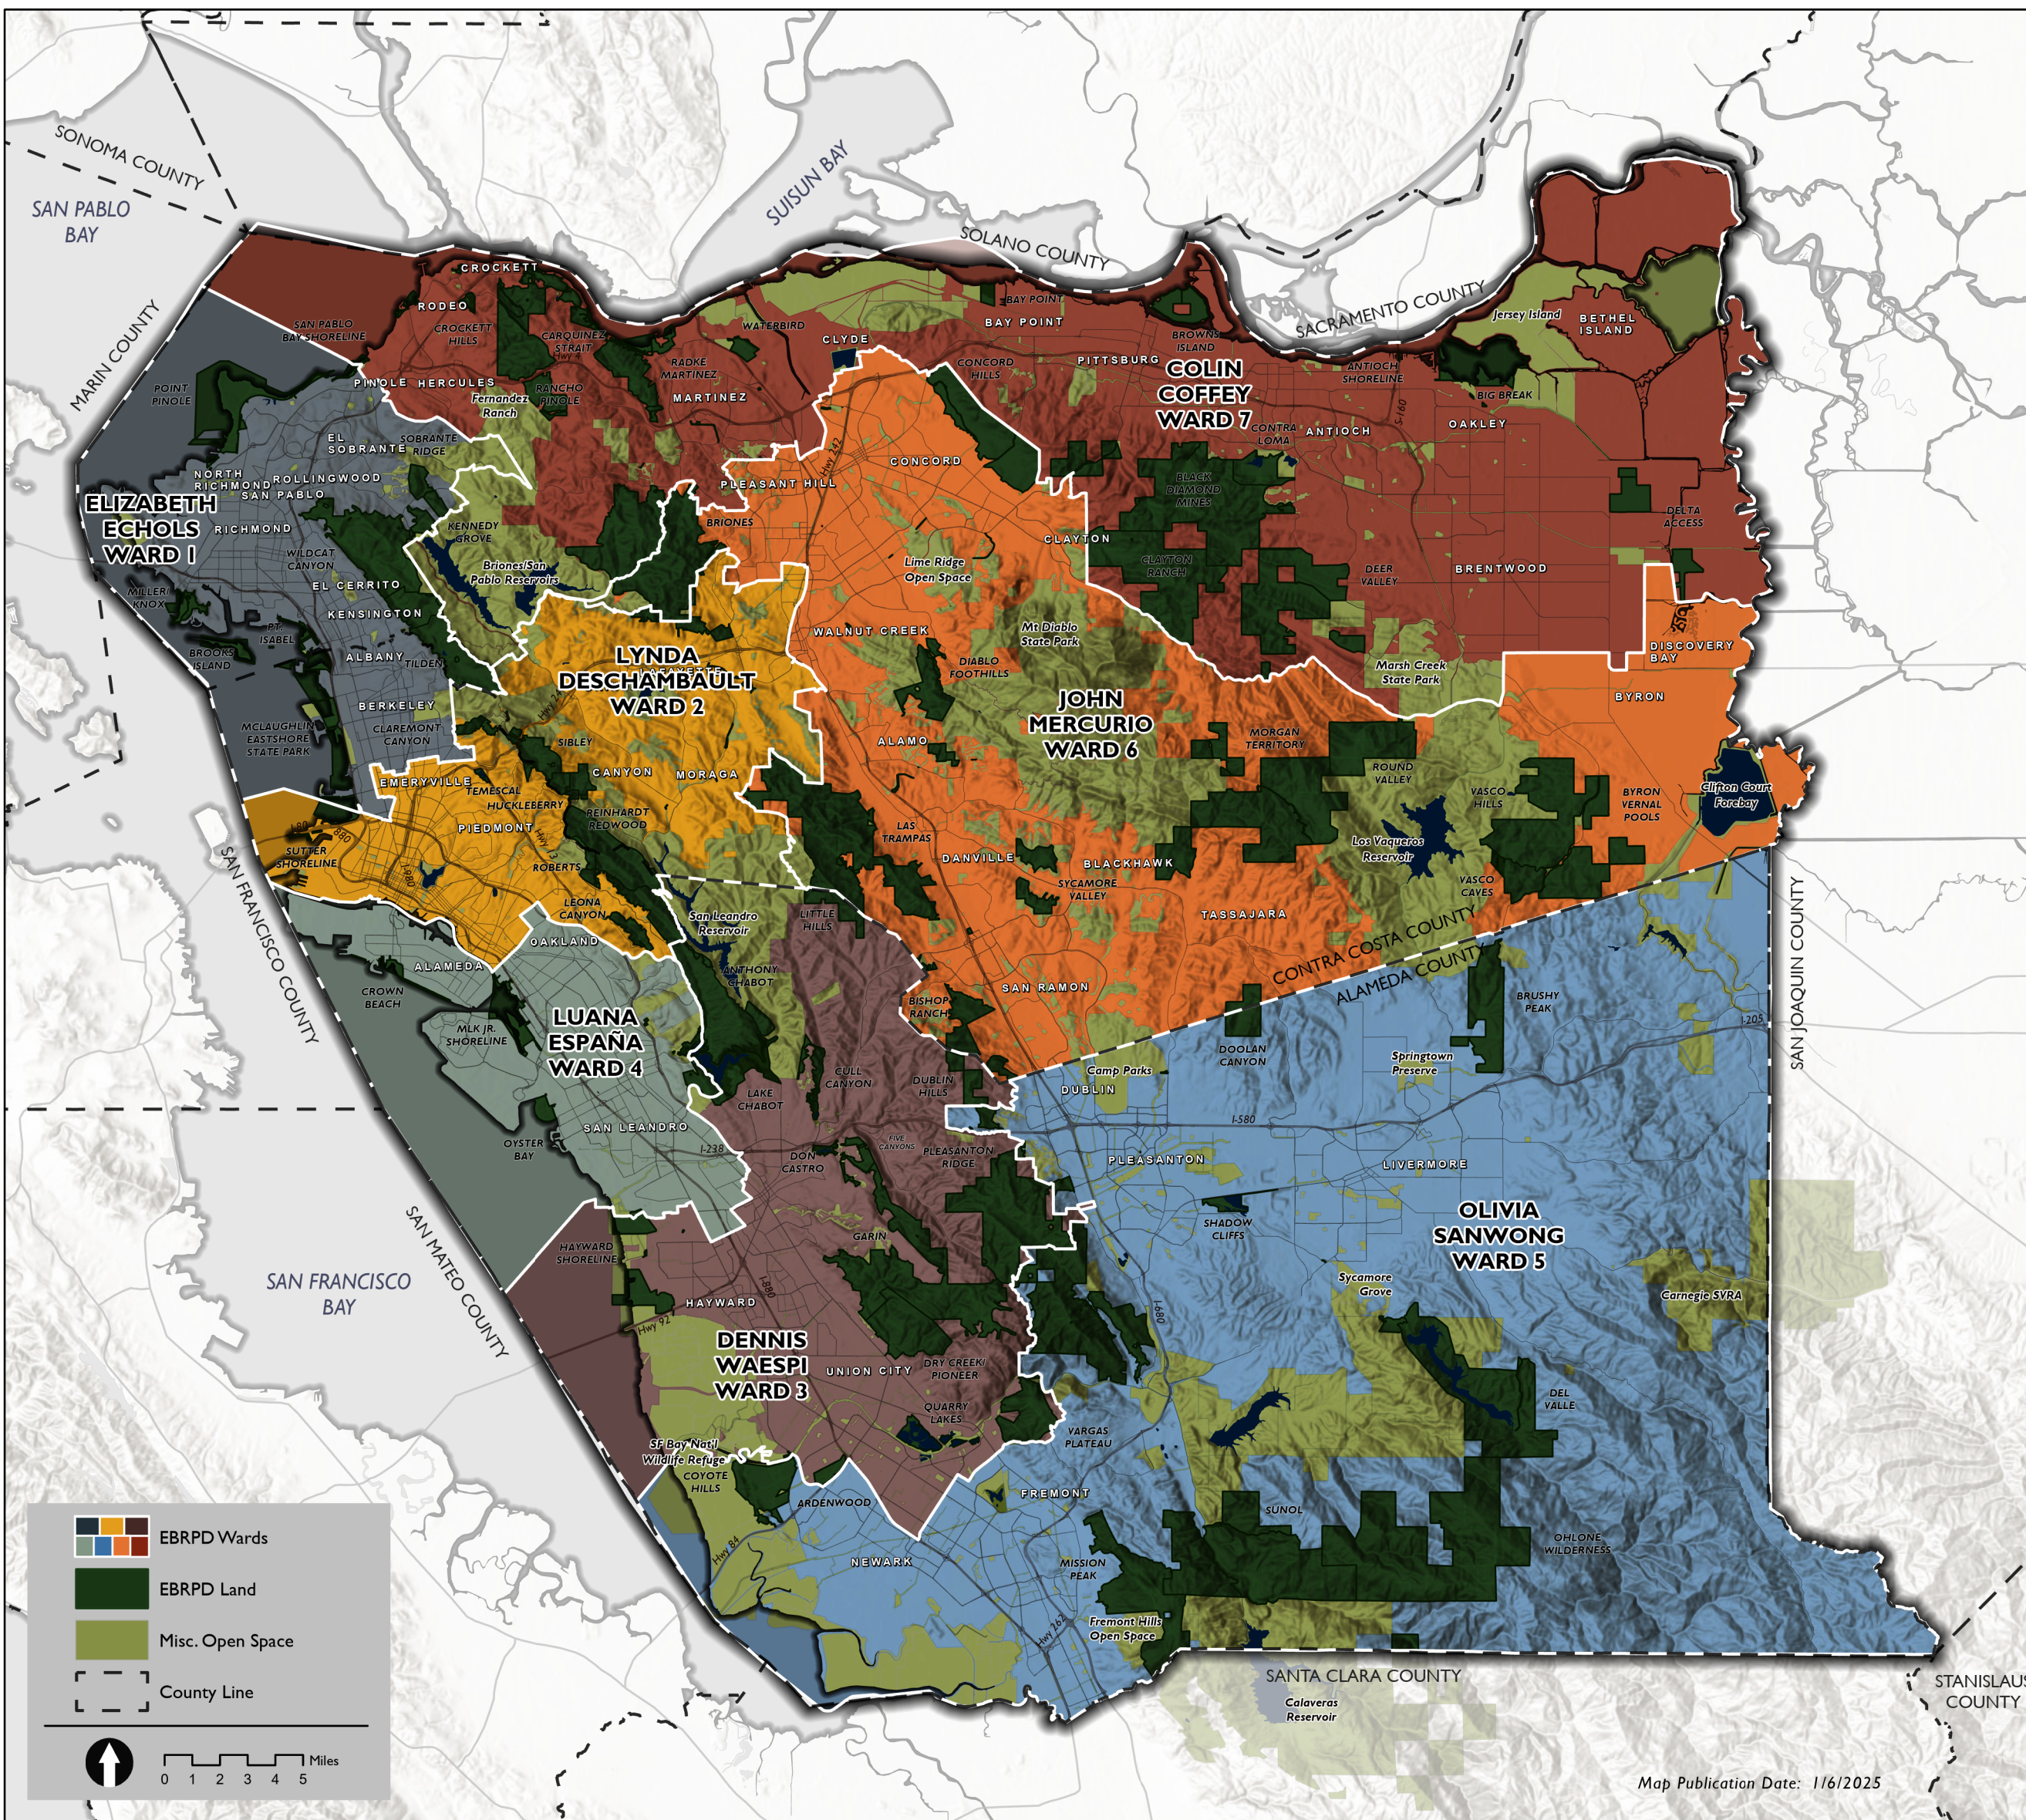

**East Bay Regional Park District  
Board of Directors**

**Ward Map**

**Ward 1  
Elizabeth Echols**

**Ward 2  
Lynda Deschambault**

**Ward 3  
Dennis Waespi**

**Ward 4  
Luana España**

**Ward 5  
Olivia Sanwong**

**Ward 6  
John Mercurio**

**Ward 7  
Colin Coffey**

**East Bay**  
Regional Park District

Map Publication Date: 1/16/2025