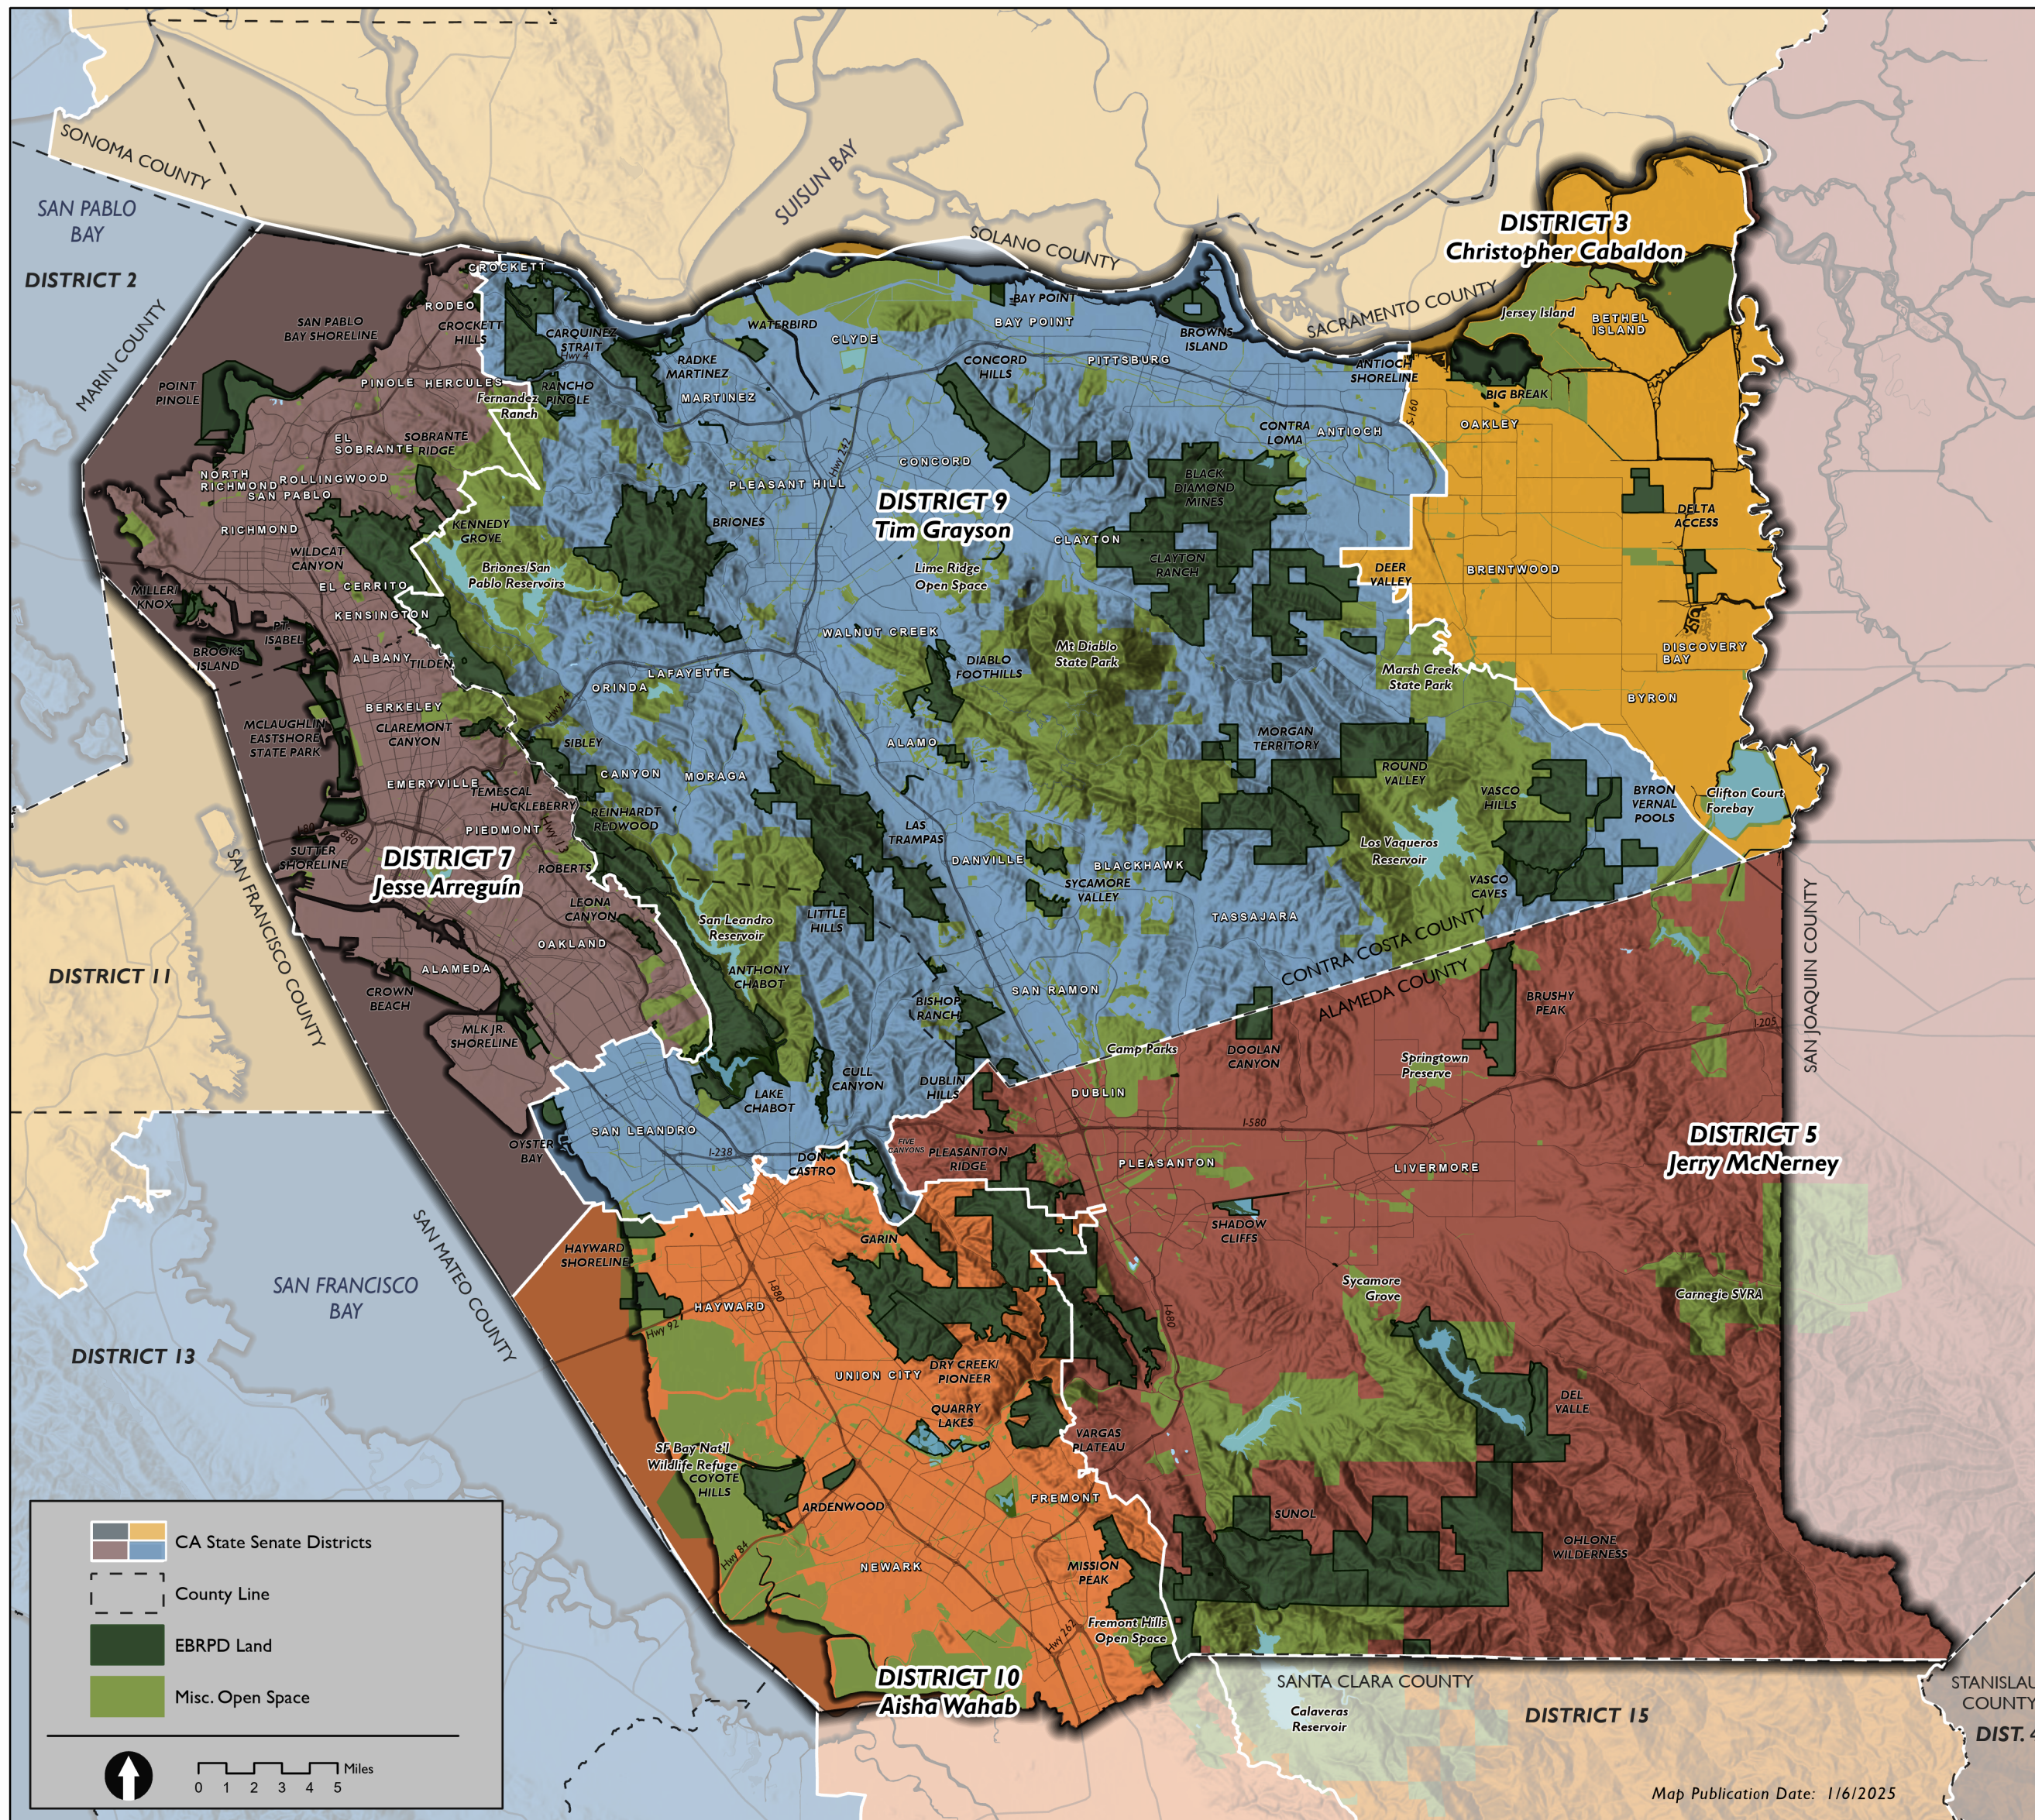

**East San Francisco Bay
California**

State Senate

**District 3
Christopher Cabaldon**

**District 5
Jerry McNerney**

**District 7
Jesse Arreguin**

**District 9
Tim Grayson**

**District 10
Aisha Wahab**