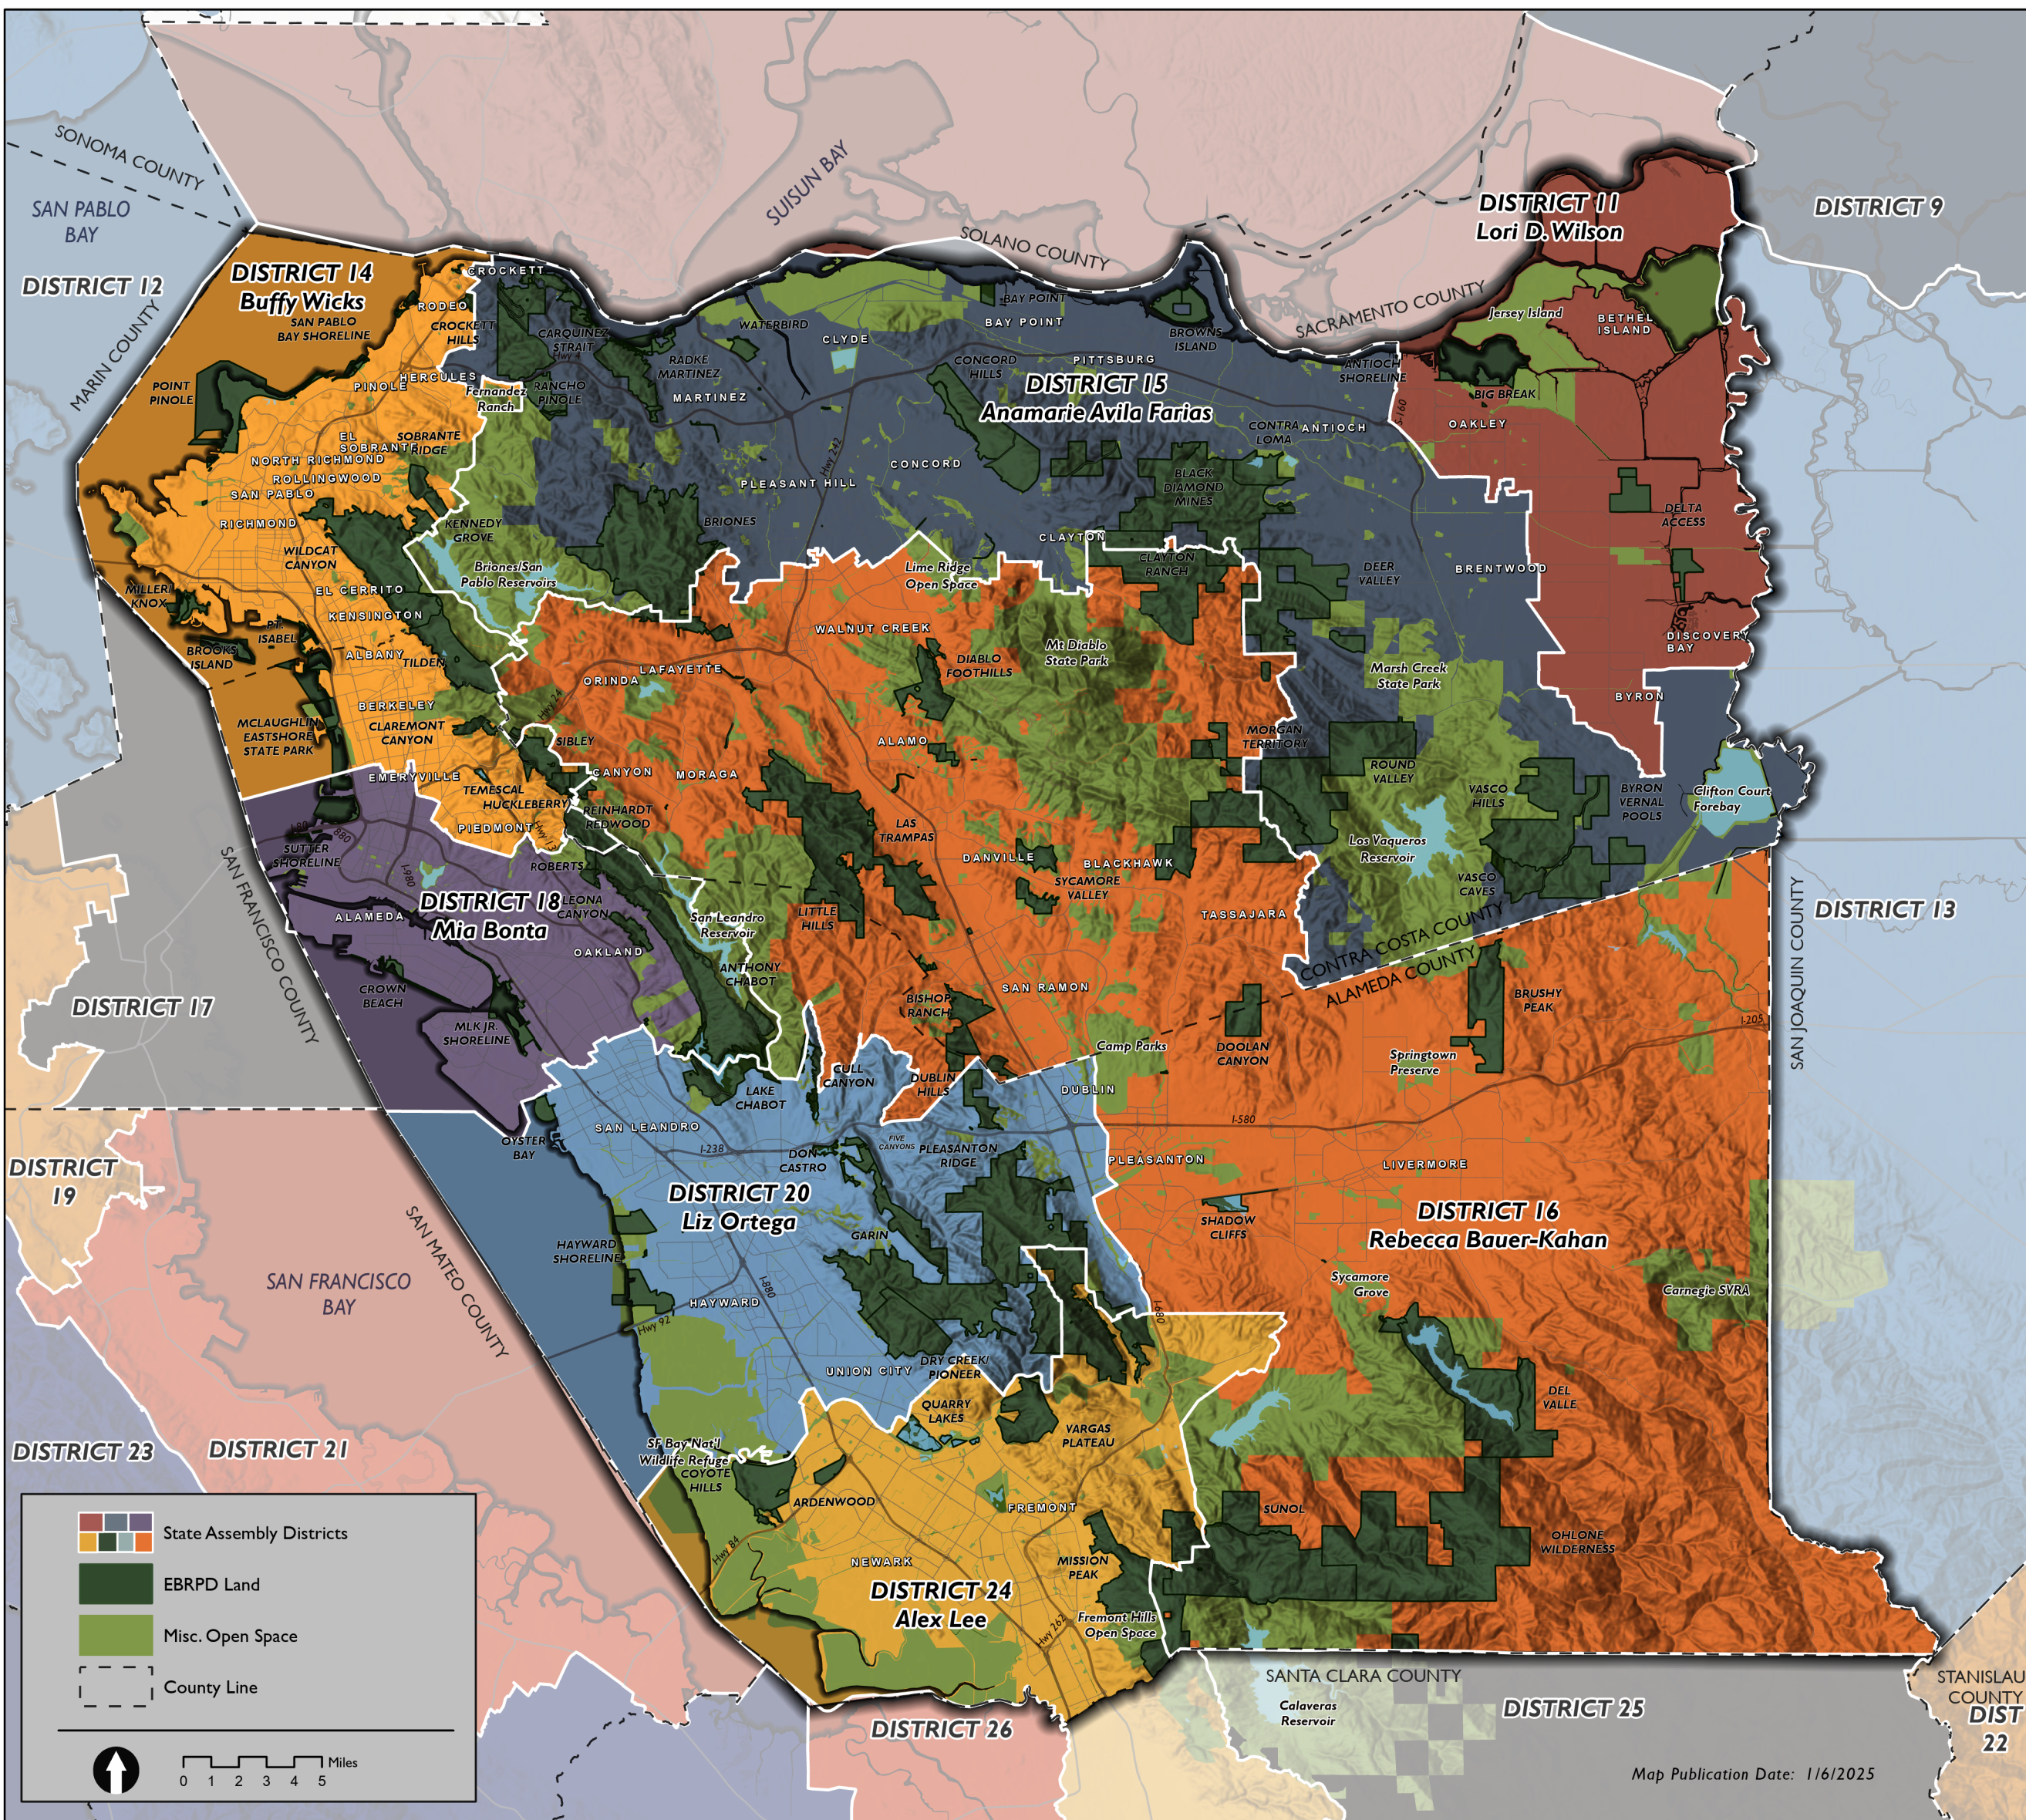

East San Francisco Bay  
California

State Assembly

**District 11**  
Lori D. Wilson

**District 14**  
Buffy Wicks

**District 15**  
Anamarie Avila Farias

**District 16**  
Rebecca Bauer-Kahan

**District 18**  
Mia Bonta

**District 20**  
Liz Ortega

**District 24**  
Alex Lee

Legend:

- State Assembly Districts
- EBRPD Land
- Misc. Open Space
- County Line

Map Publication Date: 1/16/2025