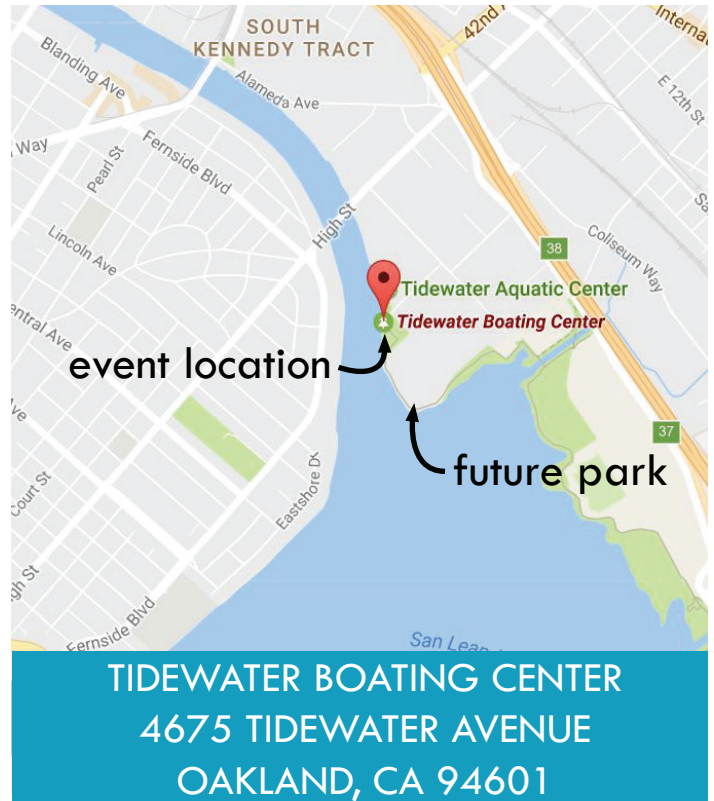

*New parkland is coming to*  
**MARTIN LUTHER KING JR.  
REGIONAL SHORELINE**

The East Bay Regional Park District is adding 8 acres of new parkland to Martin Luther King Jr. Regional Shoreline near the Tidewater Boating Center in Oakland. Design work is underway and we would like to hear from you.

You are invited to an outdoor community event at the Tidewater Boating Center to kick off the design process and provide feedback for the new park.

**SUNDAY, JUNE 04, 2017**  
**2:00 - 4:00 PM**  
**TIDEWATER BOATING CENTER**