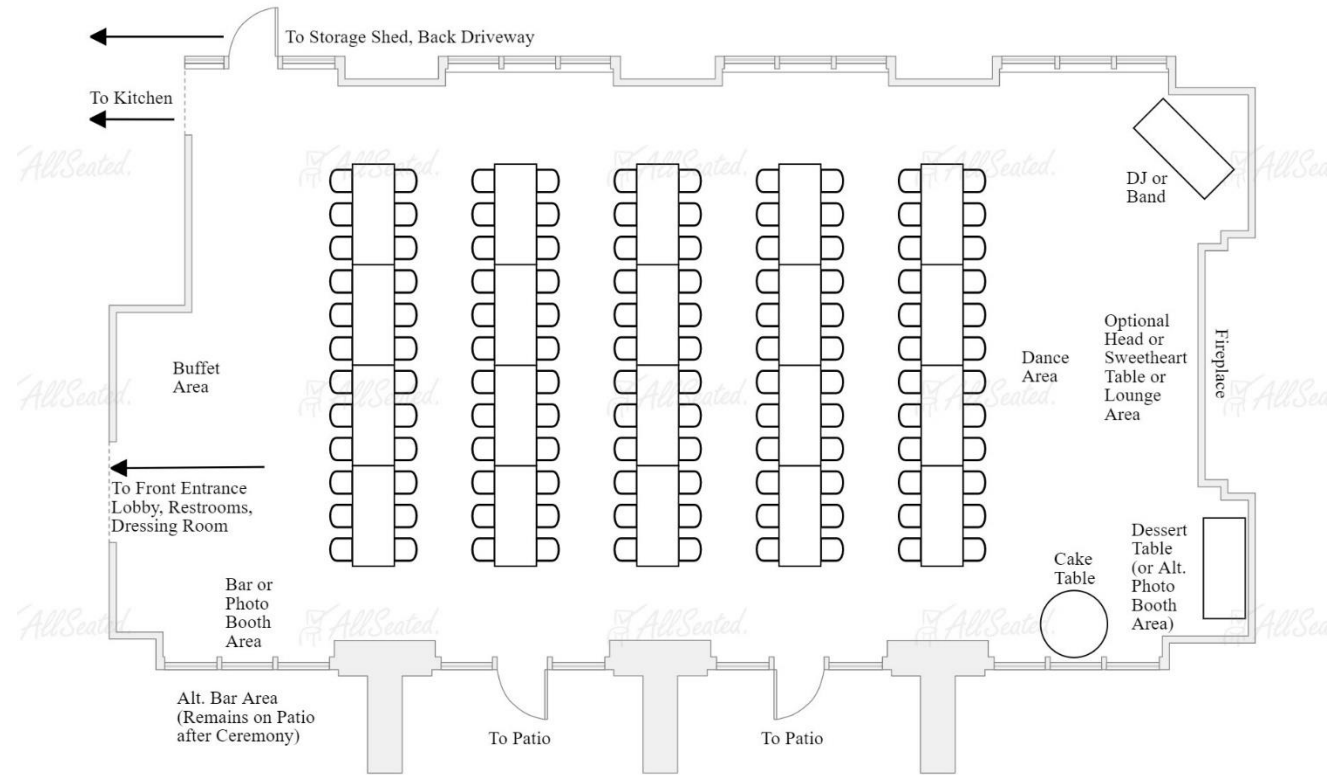

Brazilian Room | SAMPLE RECEPTION LAYOUT D

Tilden Regional Park | Wildcat Canyon Road at Shasta Road, Berkeley, CA 94708