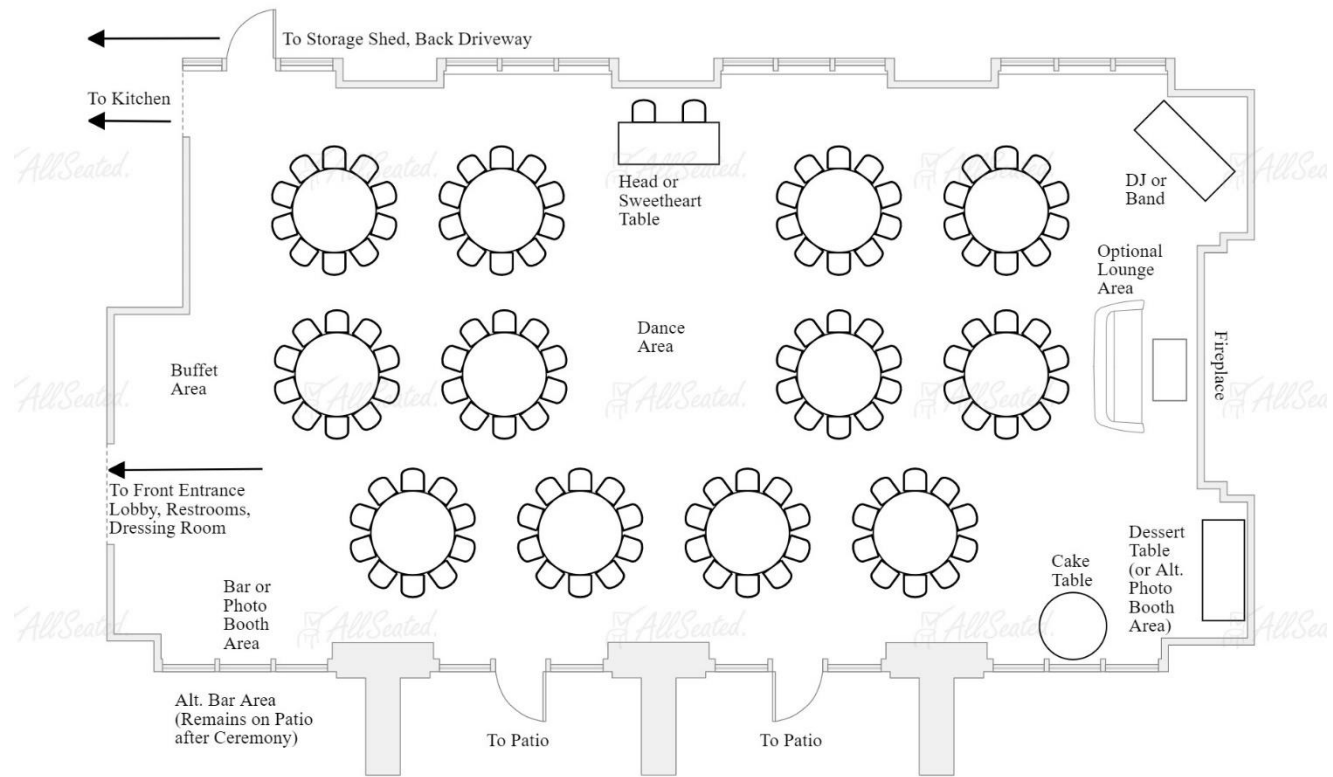

\*This shows seating for 120 (not including Head/Sweetheart Table). Actual layout will vary depending on your event needs, caterer's recommendations, and any physical distancing requirements that may be in effect. 60" round tables can fit 8-10. If your guest count is closer to the max capacity of 150, discuss with your caterer options to push tables away to open up the dance area.

Photo Credits (Top to Bottom, Left to Right): Zoe Larkin Photography, Vivian Chen Photography, Misti Layne Photography, Marielle Hayes Photography

updated 8.14.20

# Brazilian Room | SAMPLE RECEPTION LAYOUT B

Tilden Regional Park | Wildcat Canyon Road at Shasta Road, Berkeley, CA 94708

## MAXIMUM CAPACITIES

**Seated:** Up to 150 (every person in chairs at reception tables)

**Standing:** Up to 225 (limited seating, most people mingling)

All reservations come with 150 wood folding chairs and an assortment of tables.