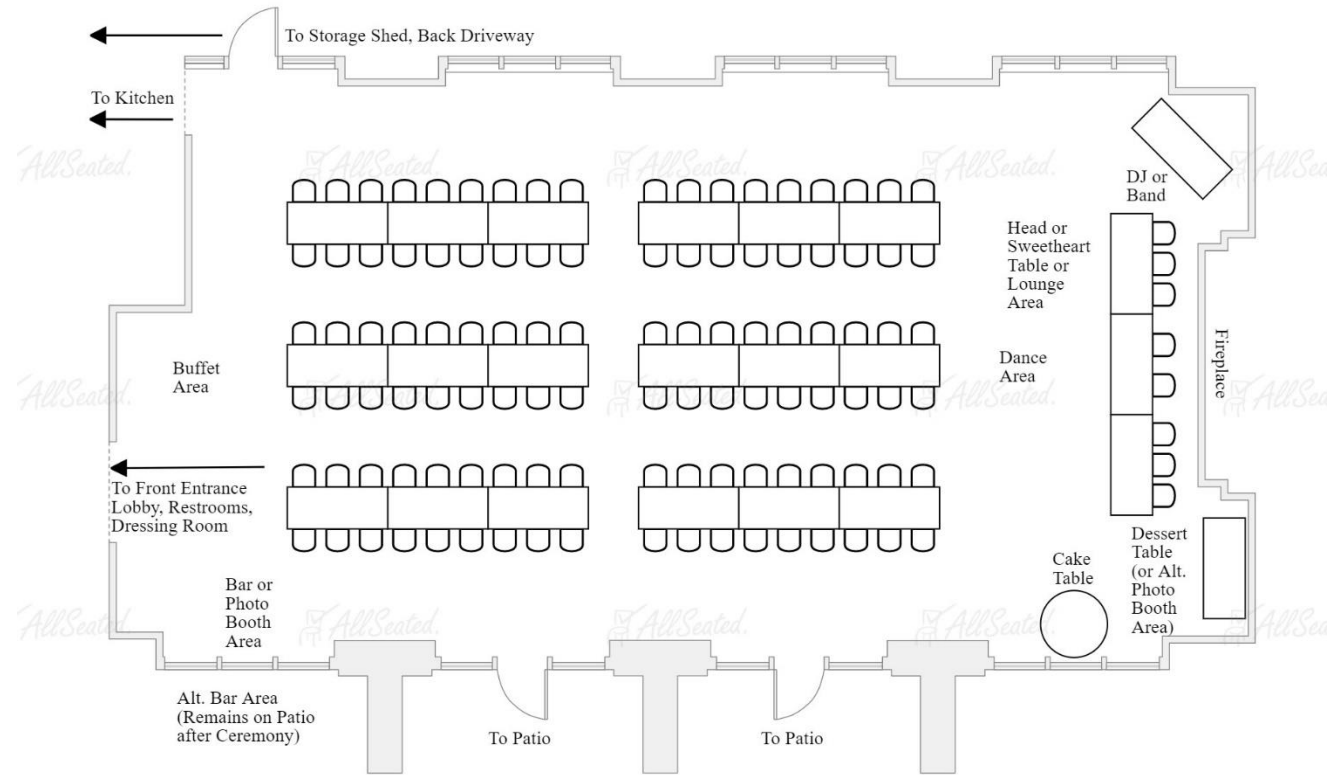

Brazilian Room | SAMPLE RECEPTION LAYOUT C

Tilden Regional Park | Wildcat Canyon Road at Shasta Road, Berkeley, CA 94708