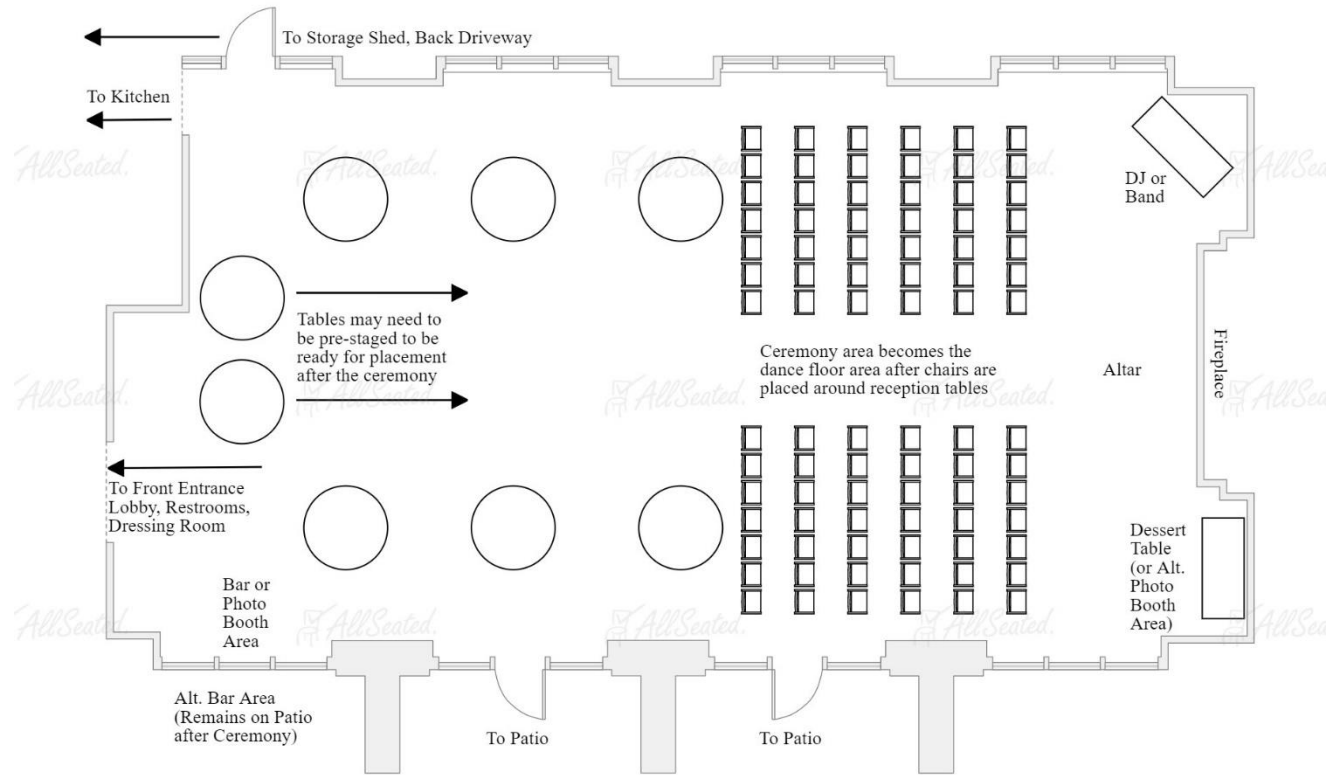

Brazilian Room | SAMPLE INDOOR CEREMONY (OR RAIN PLAN) LAYOUT

Tilden Regional Park | Wildcat Canyon Road at Shasta Road, Berkeley, CA 94708