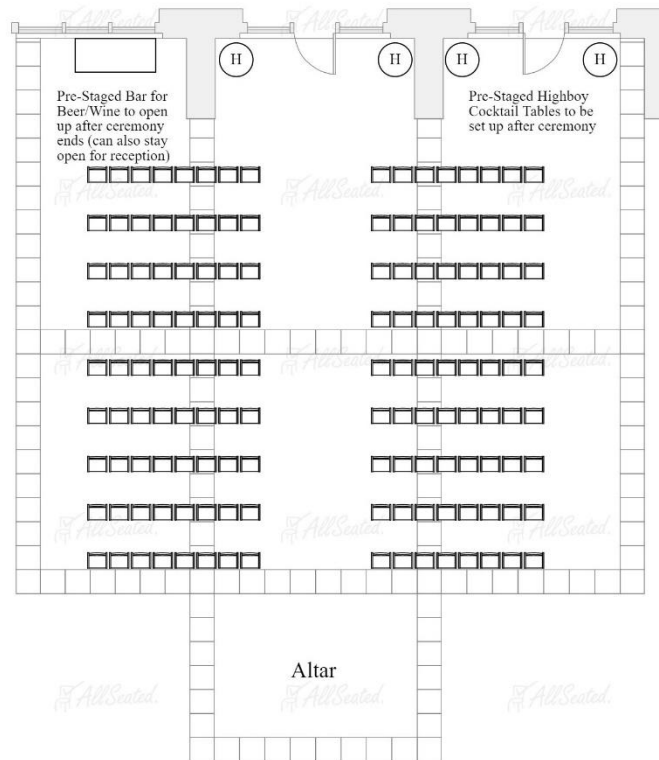

# Brazilian Room | SAMPLE PATIO CEREMONY LAYOUT

Tilden Regional Park | Wildcat Canyon Road at Shasta Road, Berkeley, CA 94708

## MAXIMUM CAPACITIES

**Seated:** Up to 150 (every person in chairs at reception tables)

**Standing:** Up to 225 (limited seating, most people mingling)

All reservations come with 150 wood folding chairs and an assortment of tables.

\*This shows seating for 144. Actual layout will vary depending on your event needs, caterer's recommendations, and any physical distancing requirements that may be in effect. After the ceremony, chairs are typically brought inside by catering staff (or volunteer helpers if a non-catered event), and the patio is flipped for beer/wine/appetizer hour. String lights can be rented through our Approved Caterers or Preferred Vendors.

\*This shows seating for 120 (not including Head/Sweetheart Table). Actual layout will vary depending on your event needs, caterer's recommendations, and any physical distancing requirements that may be in effect. 60" round tables can fit 8-10. If your guest count is closer to the max capacity of 150, discuss with your caterer options to push tables away to open up the dance area.