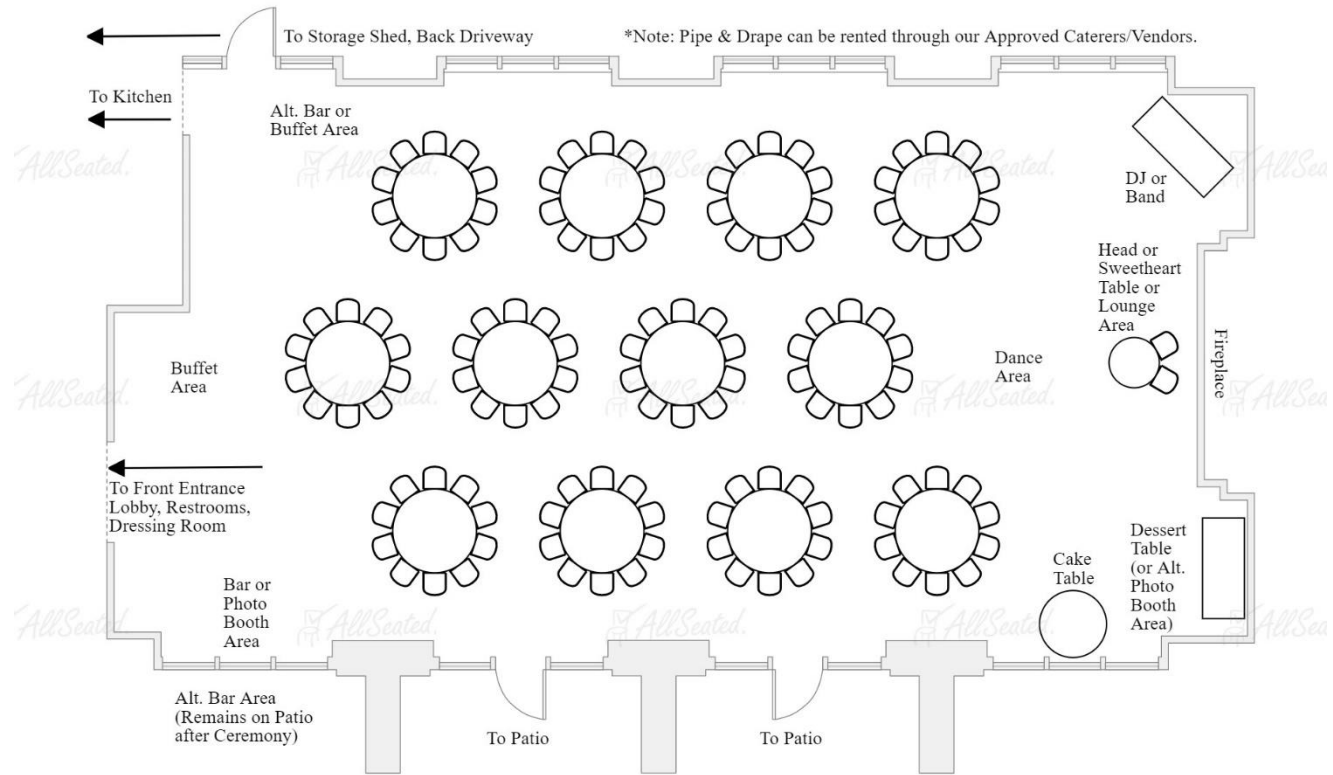

Brazilian Room | SAMPLE RECEPTION LAYOUT A

Tilden Regional Park | Wildcat Canyon Road at Shasta Road, Berkeley, CA 94708