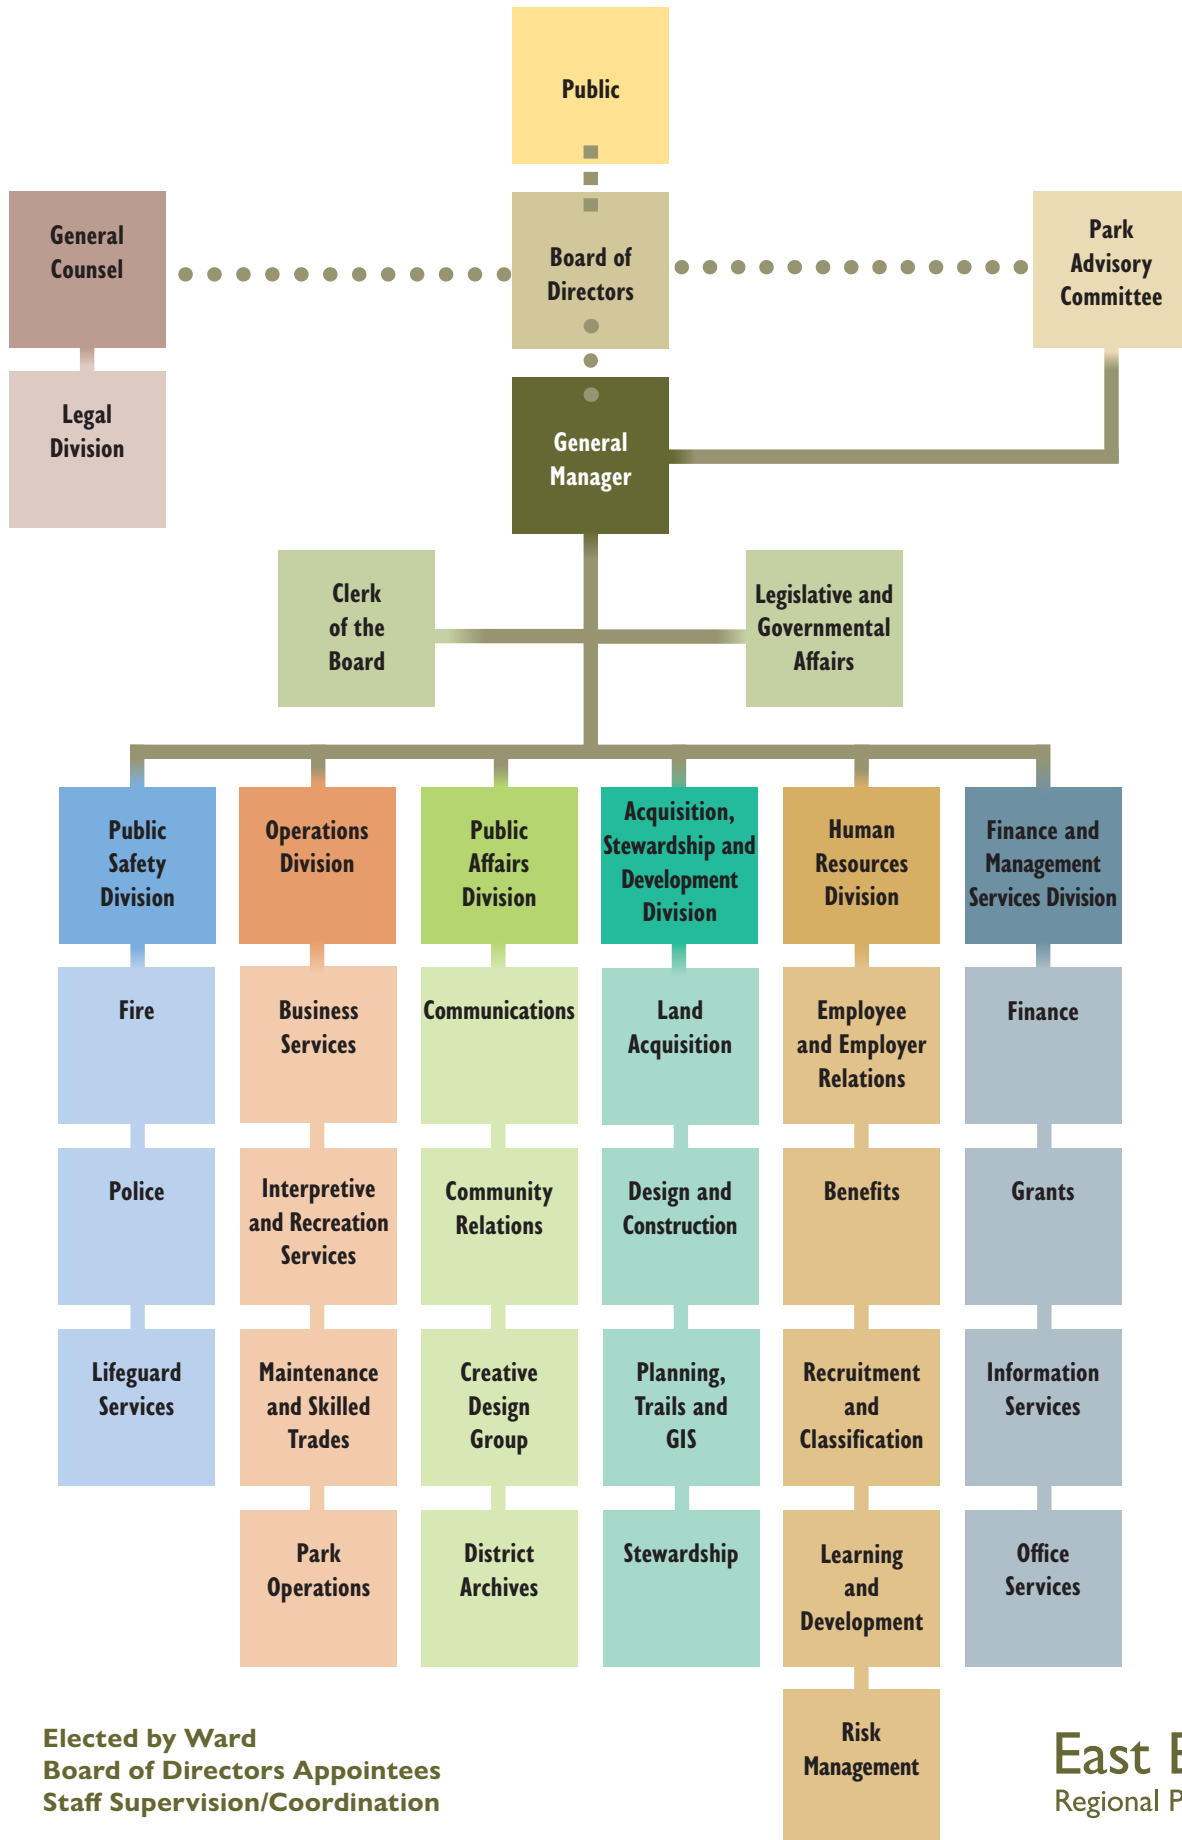

EAST BAY REGIONAL PARK DISTRICT ORGANIZATION CHART

- ■ ■ Elected by Ward
- ● ● Board of Directors Appointees
- Staff Supervision/Coordination