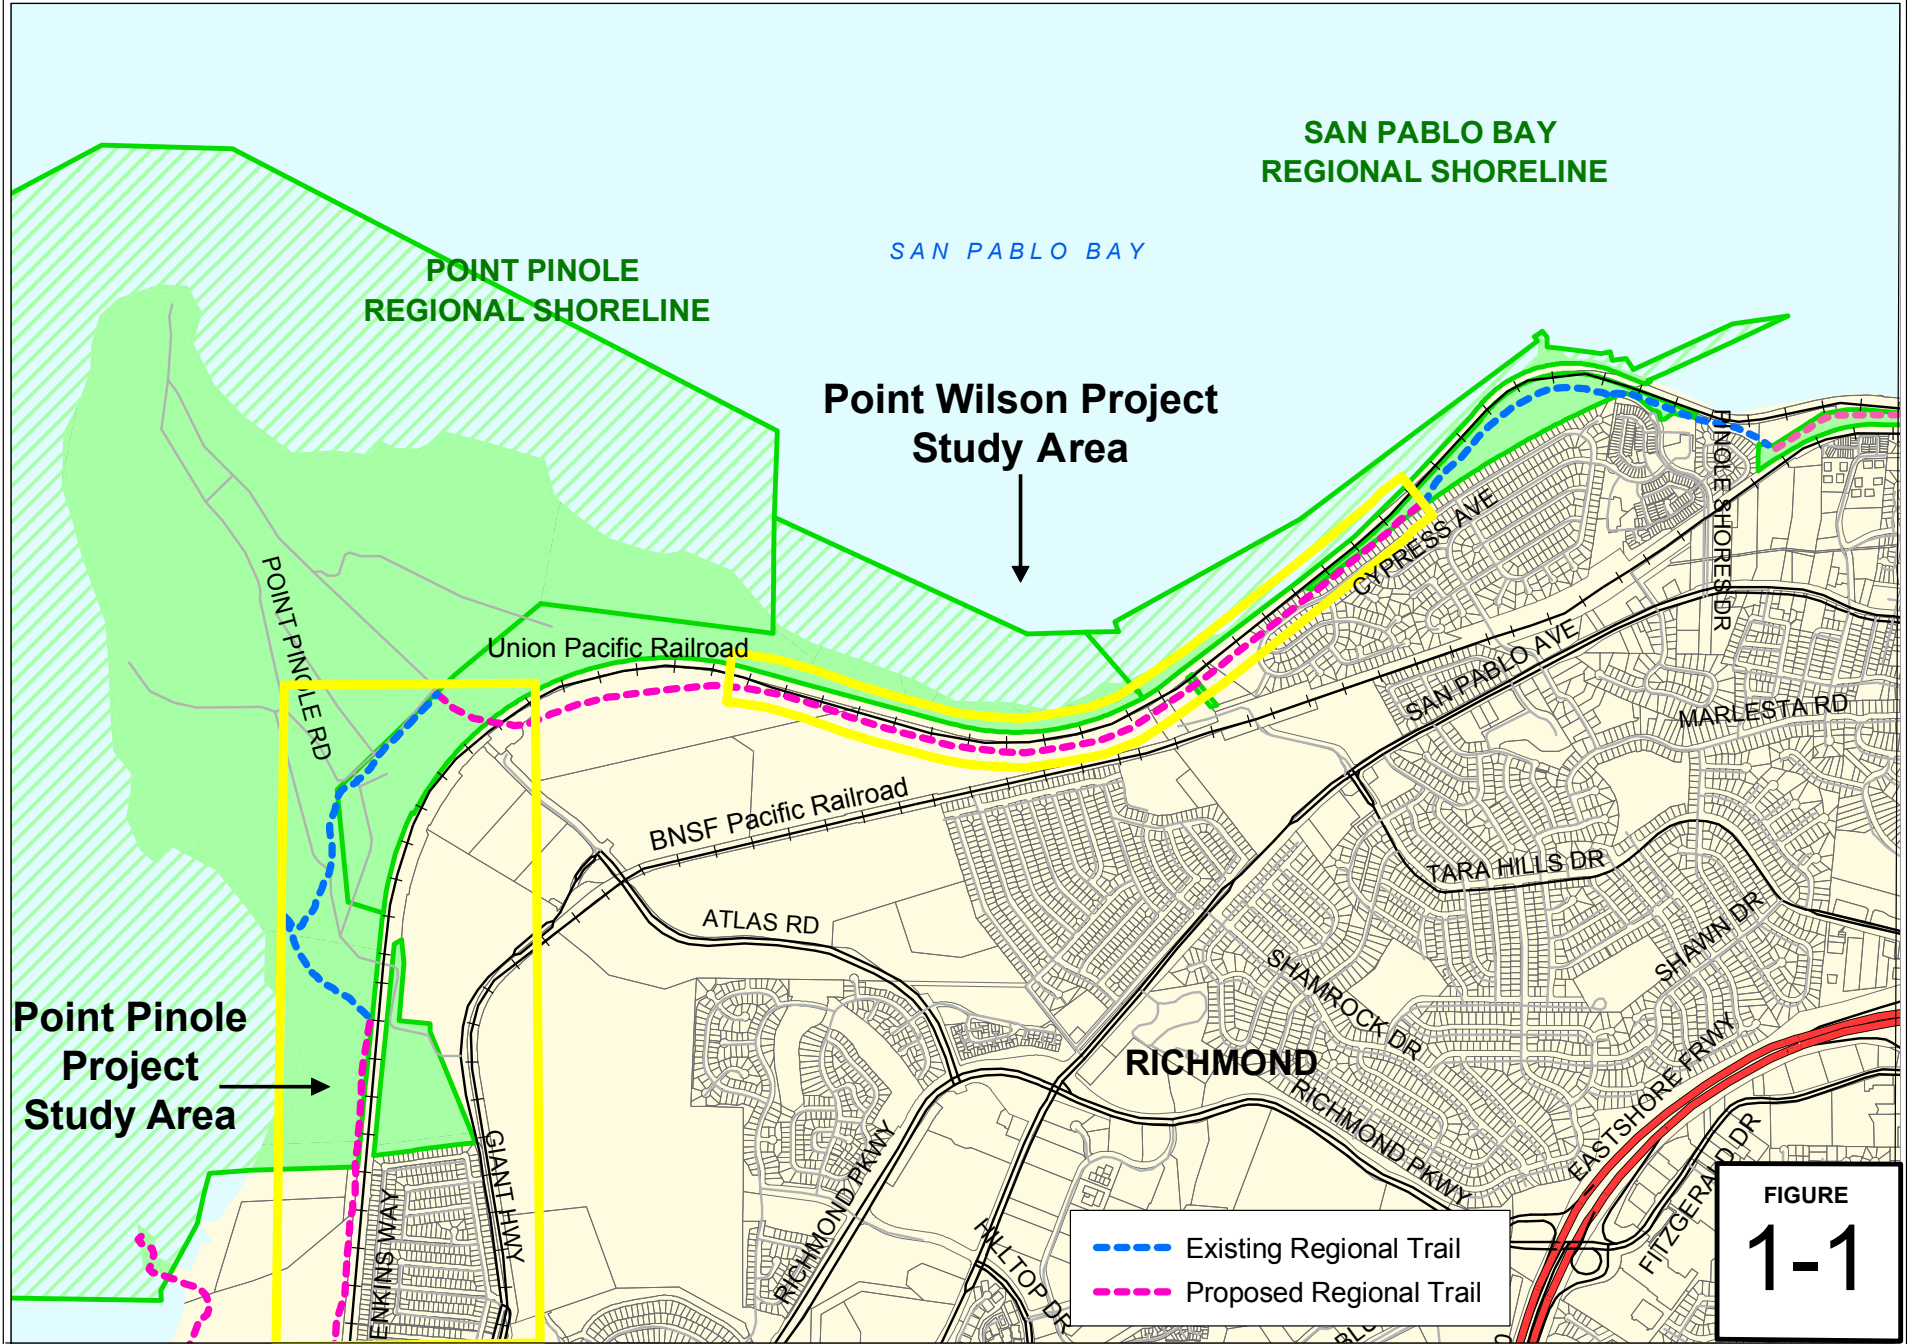

# Regional Location and Surrounding Land Uses

Scale: 1" = 24,000"

East Bay Regional Park District

FIGURE  
**1-1**